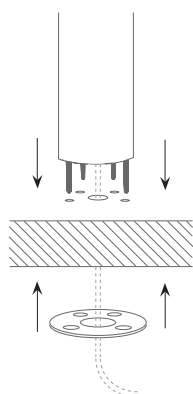

Data sheet : Bouncepad Desk

The Bouncepad Desk is perfect for point-of-sale displays and counter tops. The screen is raised a short distance off the surface at an angle that invites customers to interact with content.

Mounting Options

Mount from below surface
 Not suitable for surfaces thicker than 35 mm / 1 3/8"

Mount from above surface
 Suitable for all thicknesses.

Materials

Tablet case	PC/ABS
Faceplate	Stainless Steel (powdercoated)
Mounting arm	Steel
Mounting plate	Aluminium