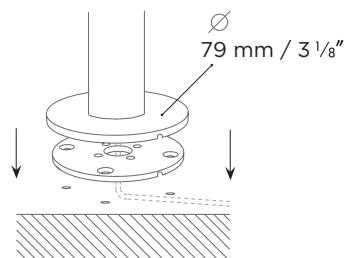

Mounting Options

Mount from below surface
 Not suitable for surfaces thicker than 35 mm / 1 3/8"

Mount from above surface
 Suitable for all thicknesses.

Materials

Tablet case	PC/ABS
Faceplate	Stainless Steel (powdercoated)
Mounting arm	Steel
Mounting plate	Aluminium