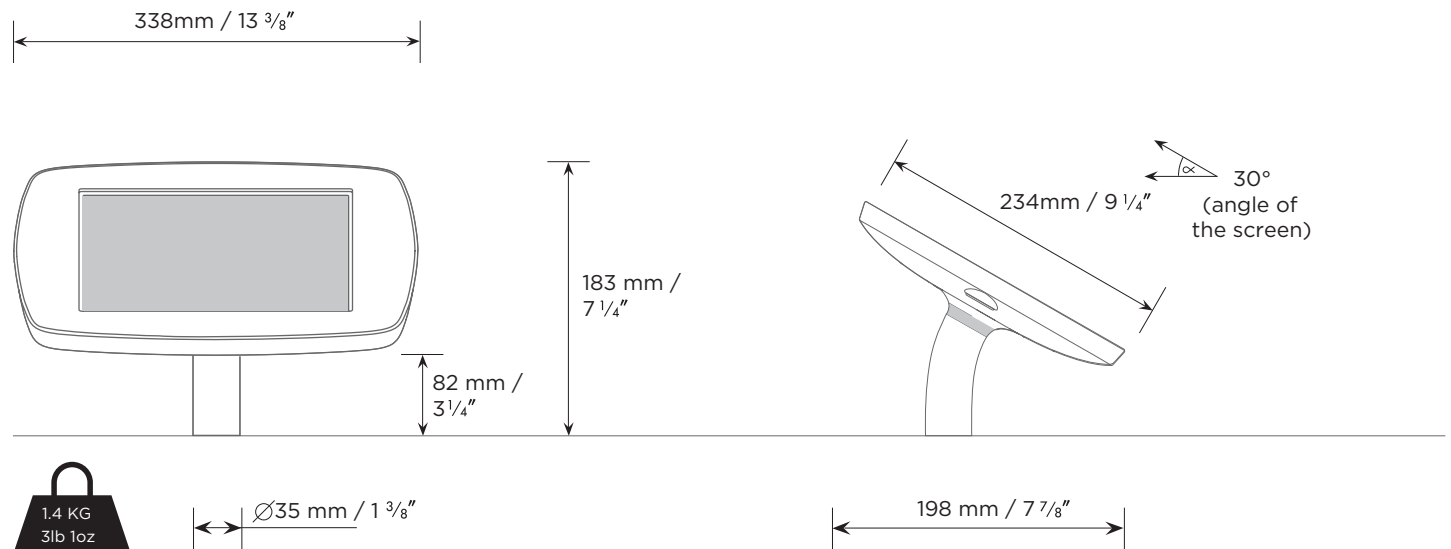

Data sheet : Bouncepad Desk

The Bouncepad Desk is perfect for point-of-sale displays and counter tops. The screen is raised a short distance off the surface at an angle that invites customers to interact with content.

Mounting Options

Mount from below surface
 Not suitable for surfaces thicker than 35 mm / 1 3/8"

Mount from above surface
 Suitable for all thicknesses.

Materials

Tablet case	PC/ABS
Faceplate	Stainless Steel (powdercoated)
Mounting arm	Steel
Mounting plate	Aluminium