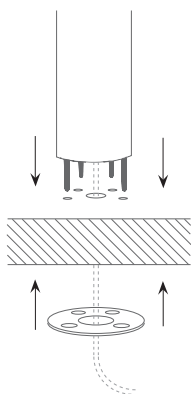

## Data sheet : Bouncepad Desk

The Bouncepad Desk is perfect for point-of-sale displays and counter tops. The screen is raised a short distance off the surface at an angle that invites customers to interact with content.

## Mounting Options

**Mount from below surface**  
Not suitable for surfaces thicker than 35 mm / 1<sup>3</sup>/<sub>8</sub>"

**Mount from above surface**  
Suitable for all thicknesses.