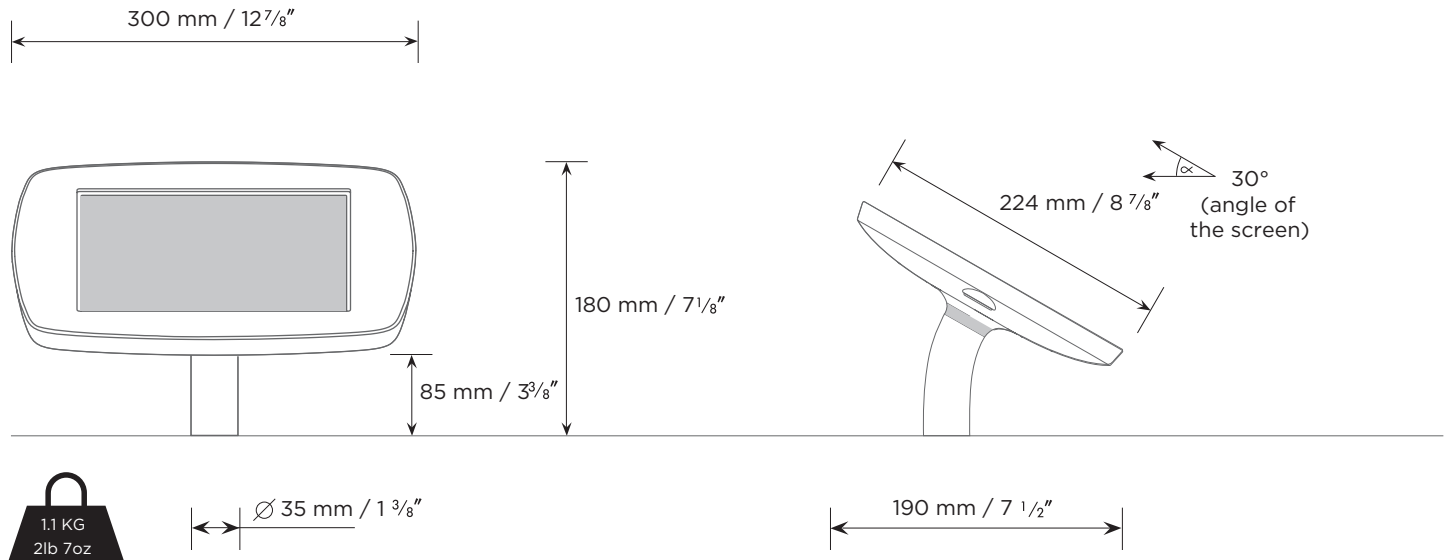

## Data sheet : Bouncepad Desk

The Bouncepad Desk is perfect for point-of-sale displays and counter tops. The screen is raised a short distance off the surface at an angle that invites customers to interact with content.

## Mounting Options

**Mount from below surface**  
Not suitable for surfaces thicker than 35 mm / 1<sup>3</sup>/<sub>8</sub>"

**Mount from above surface**  
Suitable for all thicknesses.